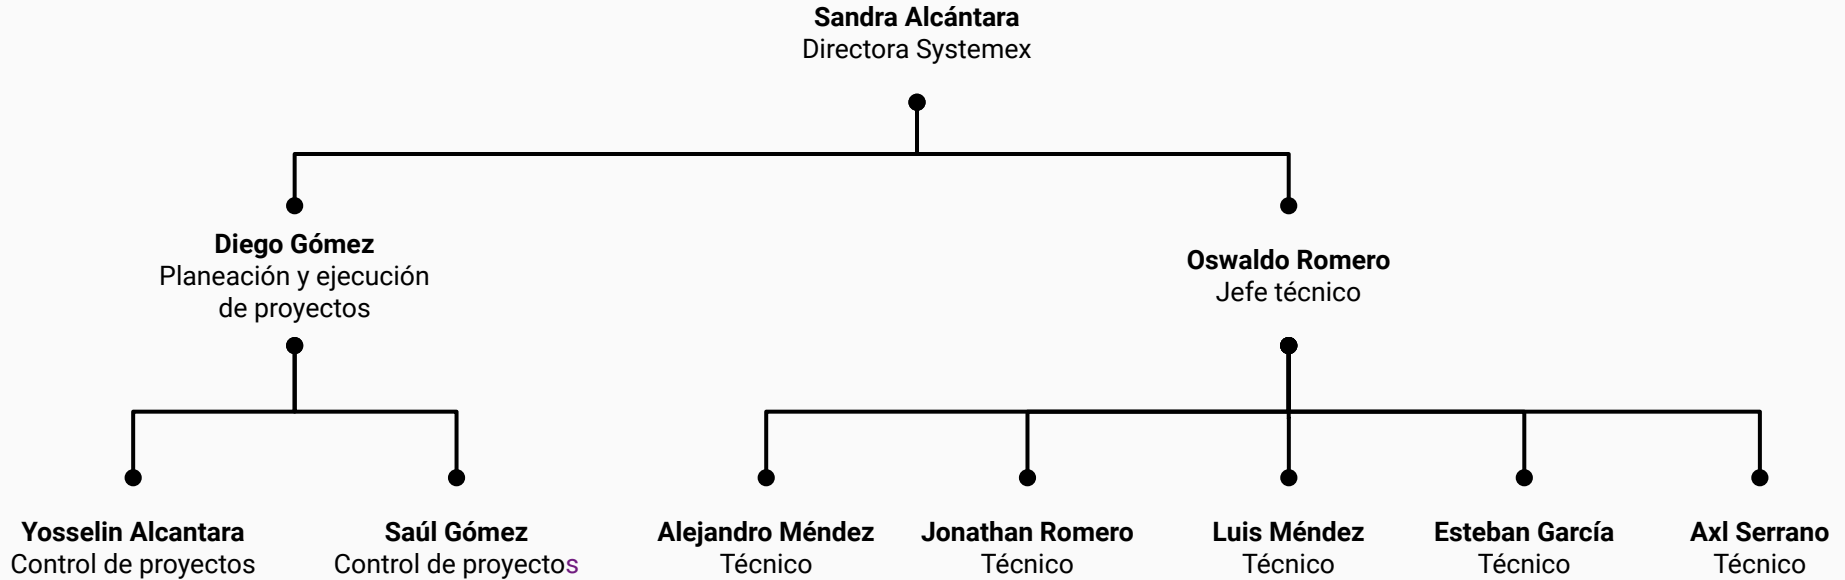

2

Brindar seguridad y precisión satisfaciendo las necesidades del usuario final.

3

Ser la mejor opción en servicio y soporte a equipos de telemetría.

Equipo

An aerial photograph of the New York City skyline at dusk. The sky is a mix of dark blue and orange, with scattered clouds. The city lights are beginning to glow, and the Empire State Building is prominent in the center, illuminated with red and green lights. The word "Contacto:" is written in large, white, sans-serif font across the middle of the image.